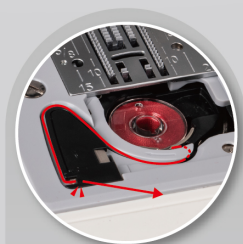

**NC-59QD**

**Sewing machine with electronic features for a fantastic life**

**NECCHI**

**FEATURES**

- 59-Built-in Stitches
- 1-Step Buttonhole
- Start/Stop Button
- Speed Control Slider
- Foot Control for Needle Up/Down
- Wide Working Space
- Automatic Needle Threader
- Adjustable Stitch Length and Width
- Adjustable Presser Foot Pressure
- Bright LED Light
- Drop Feed

**START/STOP  
BUTTON**

**SPEED  
CONTROL**

**ADJUSTABLE  
PRESSER FOOT  
PRESSURE**

**HORIZONTAL  
DROP-IN  
BOBBIN SYSTEM**

**AUTOMATIC  
NEEDLE  
THREADER**

**ELECTRONIC SEWING MACHINE**